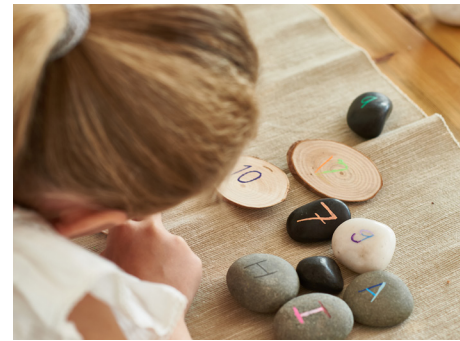

Polished Black Pebbles

Pack of 1.5kg

Ref No. E2000