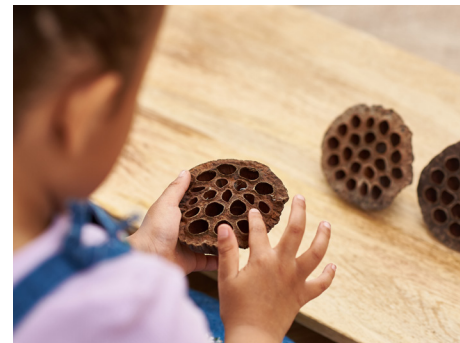

Lotus Heads

Pack of 10
Ref No. E2021