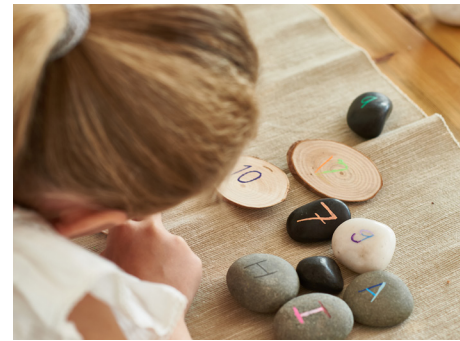

Polished Black Pebbles

Pack of 1kg

Ref No. E2000