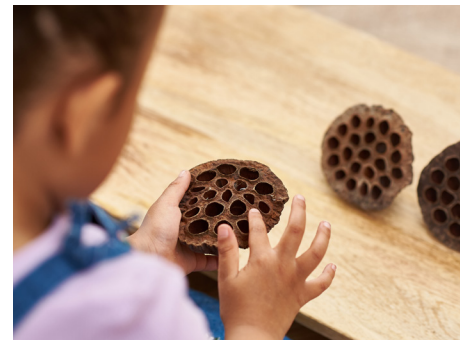

Lotus Heads

Pack of 10

Ref No. E2021